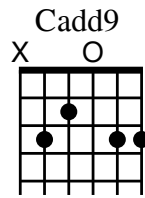

# G Chord and Cadd9 Chord

Chris Wilson

Electric Guitar

Musical notation for the G and Cadd9 chords. It features a treble clef, a 4/4 time signature, and a common time signature 'C' below the staff. The G chord is shown as a whole note chord with notes G4, B4, D5, G4, B4, G4. The Cadd9 chord is shown as a whole note chord with notes C4, E4, G4, C5, E4, C4. A '9' is written below the staff for the first measure.

Electric Guitar

**T** 3 3  
**A** 3 3  
**B** 0 0  
2 2  
3 3

Tablature notation for the G and Cadd9 chords. The strings are numbered 1 to 6 from top to bottom. For the G chord, the fret numbers are 3, 3, 0, 0, 2, 3. For the Cadd9 chord, the fret numbers are 3, 3, 0, 0, 2, 3.